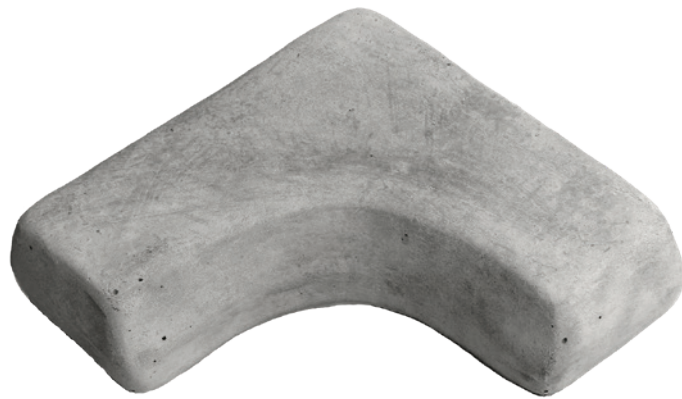

## CORNER POT FEET

Cat#	OD/W	Ht.	Wt.
JCS-86165	6" x 6"	1.75"	5 lbs

Grey

Limestone

Graphite

Blue Mist

Conifer Green

Aqua Green

Sandstone

Cocoa

Terracotta

Desert Rose

### FINISHES

Smooth Finish

Natural Finish

Choose your finish. The Smooth finish has been patched, blended, and sanded (additional charge). The Natural finish celebrates the art of imperfection with minor, natural pitting.